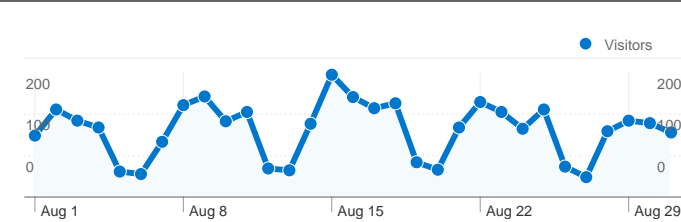

## Site Usage

**6,471** Visits

**72.20%** Bounce Rate

**13,034** Pageviews

**00:01:49** Avg. Time on Site

**2.01** Pages/Visit

**12.07%** % New Visits

## Visitors Overview

**Visitors**  
**1,314**

**1,314 people visited this site**

 **6,471** Visits

 **1,314** Absolute Unique Visitors

 **13,034** Pageviews

 **2.01** Average Pageviews

 **00:01:49** Time on Site

 **72.20%** Bounce Rate

 **12.07%** New Visits

## 6,471 visits came from 14 countries/territories

Site Usage

Country/Territory	Visits	Pages/Visit	Avg. Time on Site	% New Visits	Bounce Rate
Australia	6,438	2.01	00:01:49	12.29%	72.37%
United States	10	3.90	00:02:01	90.00%	40.00%
United Kingdom	6	5.50	00:03:04	100.00%	16.67%
Canada	3	4.67	00:02:41	33.33%	0.00%
Brazil	2	1.00	00:00:00	0.00%	100.00%
India	2	3.00	00:01:17	50.00%	0.00%
China	2	1.00	00:00:00	100.00%	100.00%
New Zealand	2	2.00	00:01:29	100.00%	50.00%
Belgium	1	2.00	00:00:08	0.00%	0.00%