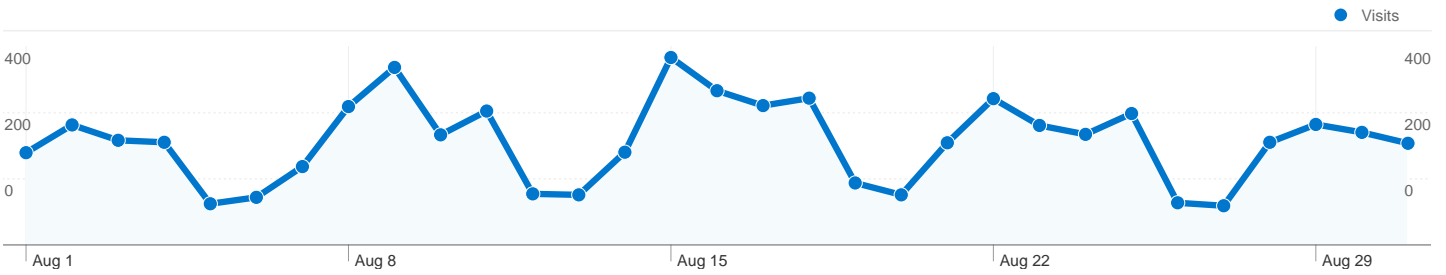

All traffic sources sent a total of 6,471 visits

74.49% Direct Traffic

7.74% Referring Sites

17.77% Search Engines

- **Direct Traffic**
  4,820.00 (74.49%)
- **Search Engines**
  1,150.00 (17.77%)
- **Referring Sites**
  501.00 (7.74%)

Top Traffic Sources

Sources	Visits	% visits	Keywords	Visits	% visits
(direct) ((none))	4,820	74.49%	whitehorse primary school	708	61.57%
google (organic)	964	14.90%	white horse primary school	114	9.91%
intranet.whitehorseps.vic.edu.a	331	5.12%	whitehorse primary	83	7.22%
bing (organic)	85	1.31%	whitehorse ps	31	2.70%
bigpondsitehelp.com (referral)	81	1.25%	whitehorseps	23	2.00%