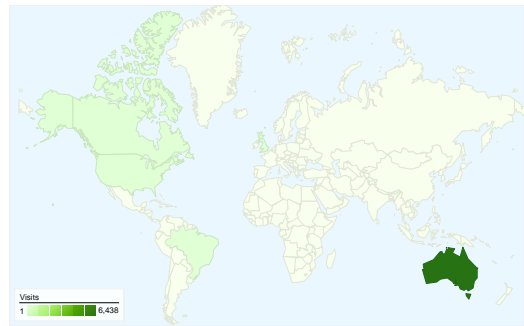

Map Overlay

Traffic Sources Overview

- **Direct Traffic**
  4,820.00 (74.49%)
- **Search Engines**
  1,150.00 (17.77%)
- **Referring Sites**
  501.00 (7.74%)

Content Overview

Pages	Pageviews	% Pageviews
/	7,948	60.98%
/whitehorseps.vic.edu.au/cms/p	291	2.23%
/text/21st_century_education_b	227	1.74%
/text/journey_to_whitehorseps_	215	1.65%
/text/newsletter_2011_av57.ht	190	1.46%