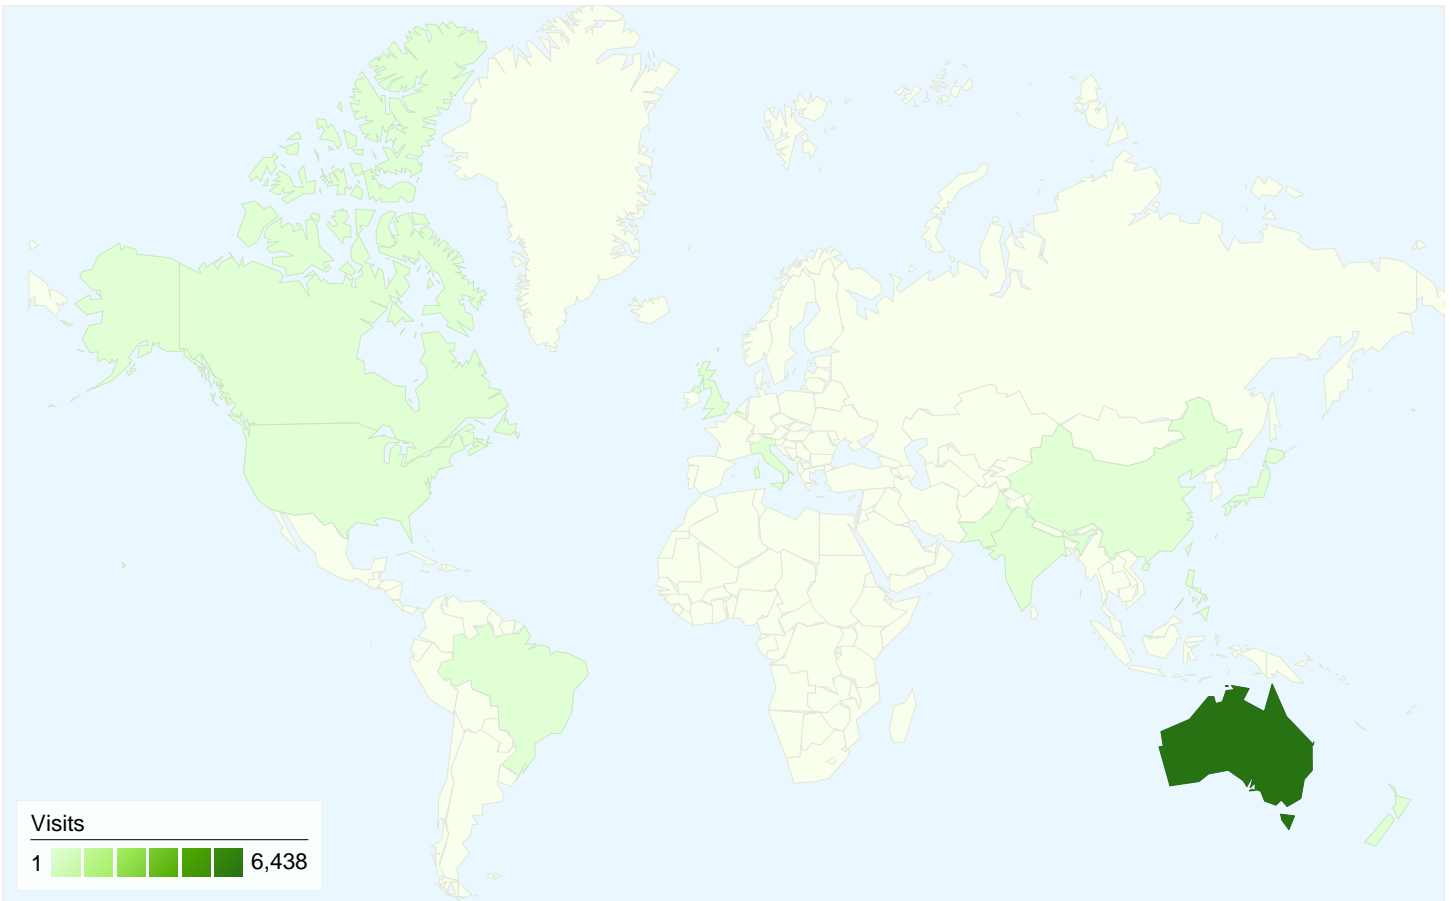

## Visitors Overview

**Visitors**  
**1,314**

All traffic sources sent a total of 6,471 visits

74.49% Direct Traffic

7.74% Referring Sites

17.77% Search Engines

- **Direct Traffic**  
4,820.00 (74.49%)
- **Search Engines**  
1,150.00 (17.77%)
- **Referring Sites**  
501.00 (7.74%)

## 6,471 visits came from 14 countries/territories

Site Usage

Country/Territory	Visits	Pages/Visit	Avg. Time on Site	% New Visits	Bounce Rate
Australia	6,438	2.01	00:01:49	12.29%	72.37%
United States	10	3.90	00:02:01	90.00%	40.00%
United Kingdom	6	5.50	00:03:04	100.00%	16.67%
Canada	3	4.67	00:02:41	33.33%	0.00%
Brazil	2	1.00	00:00:00	0.00%	100.00%
India	2	3.00	00:01:17	50.00%	0.00%
China	2	1.00	00:00:00	100.00%	100.00%
New Zealand	2	2.00	00:01:29	100.00%	50.00%
Belgium	1	2.00	00:00:08	0.00%	0.00%